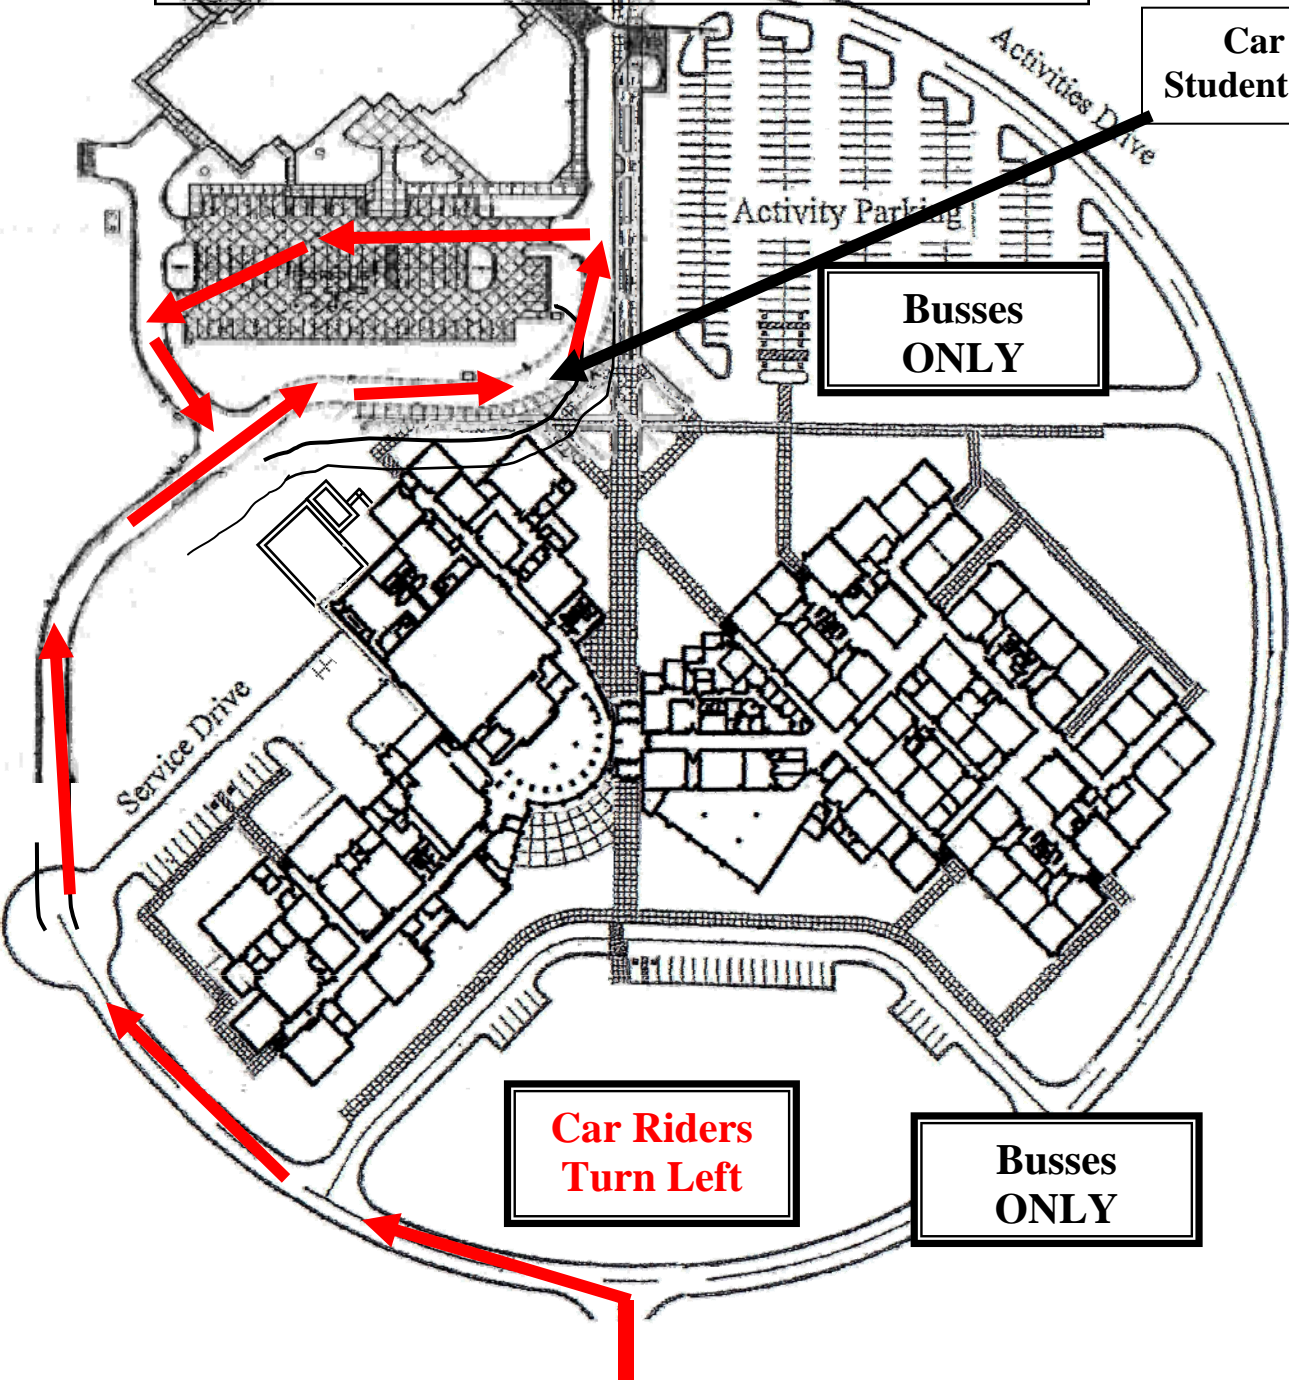

Morning Student Drop-Off (Car Riders)

Car Rider
Student Drop Off

**A.M. ONLY
Student Drop-Off
(Car Riders)**

- Take a left at the front of school
- Follow road around to north side of school
- Drop-off your student along paved walkway
- Turn left into the Aquatic Center parking lot and follow the road out

**Busses
ONLY**

**Car Riders
Turn Left**

**Busses
ONLY**